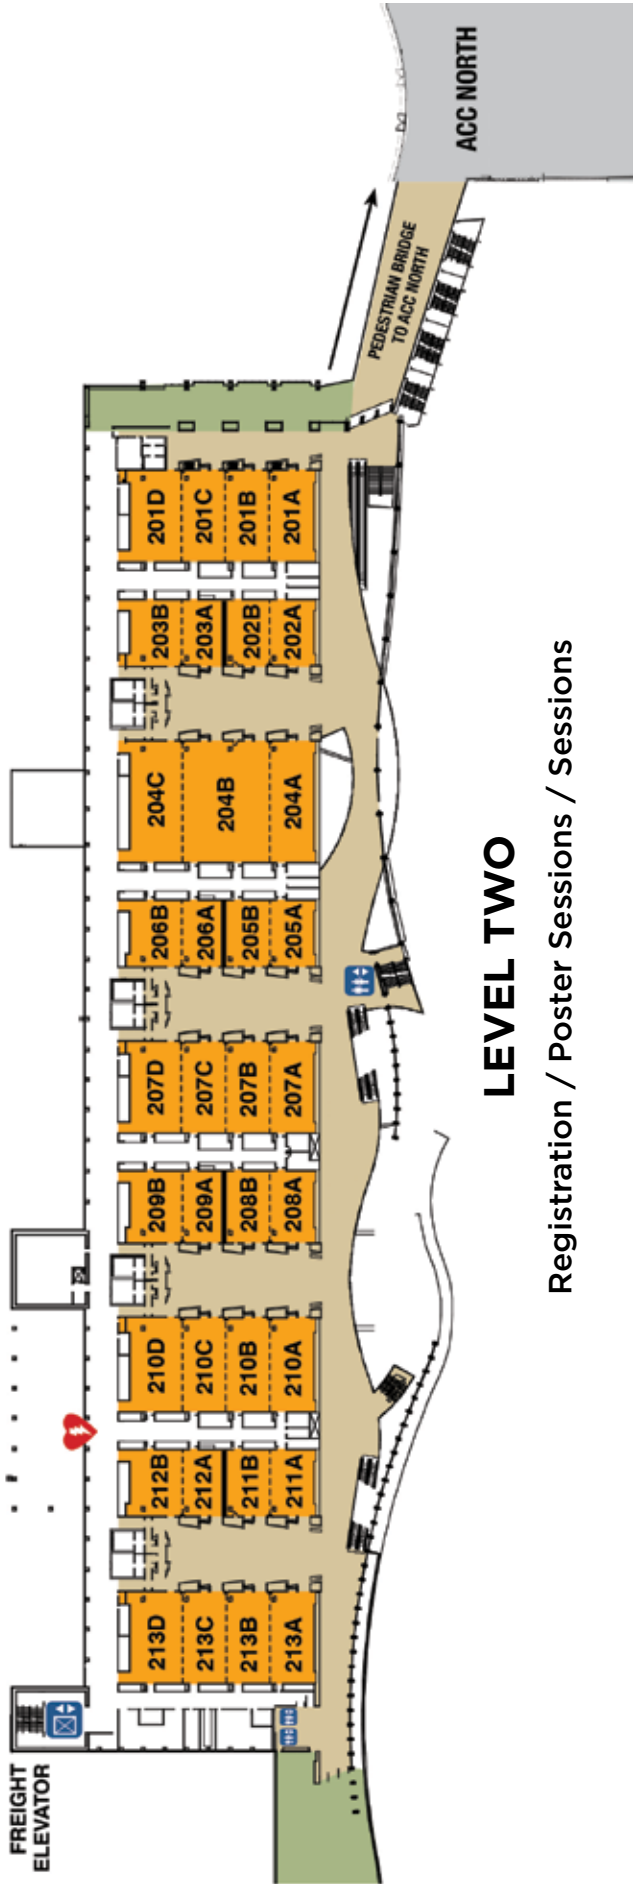

ANAHEIM CONVENTION CENTER

LEVEL ONE

HALL B: Exhibit Hall & NCTE Central

ARENA: General Sessions

LEVEL TWO

Registration / Poster Sessions / Sessions

LEVEL THREE

Sessions / Ballrooms: Meal Events