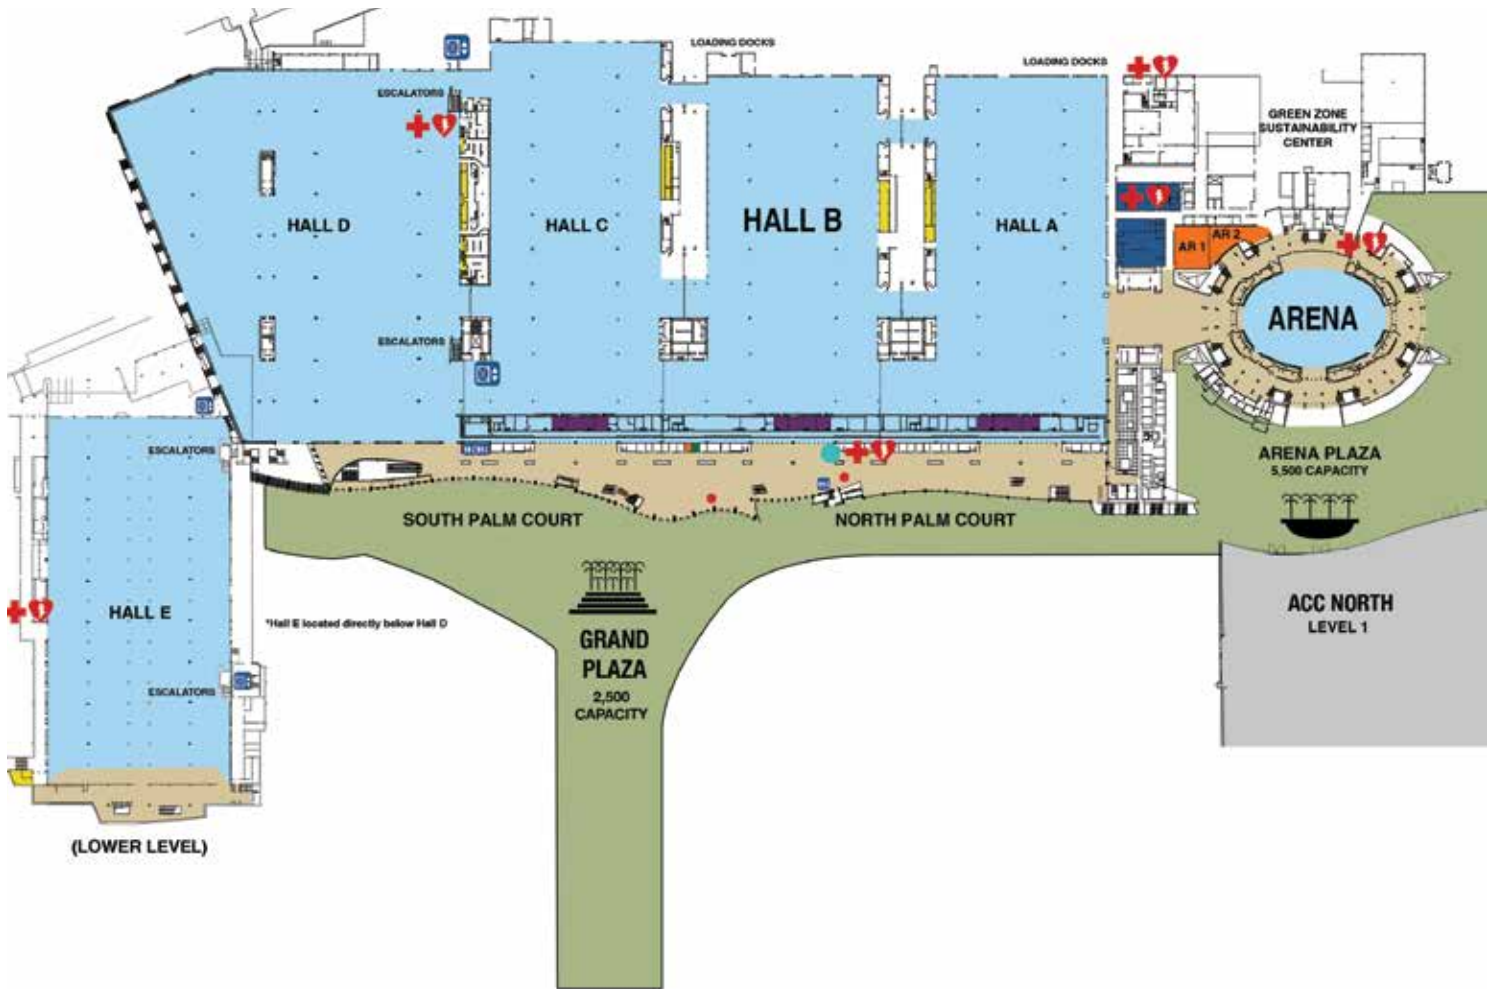

ANAHEIM CONVENTION CENTER

LEVEL ONE

HALL B: Exhibit Hall & NCTE Central

ARENA: General Sessions

LEVEL TWO

Registration / Poster Sessions / Sessions

LEVEL THREE

Sessions / Ballrooms: Meal Events